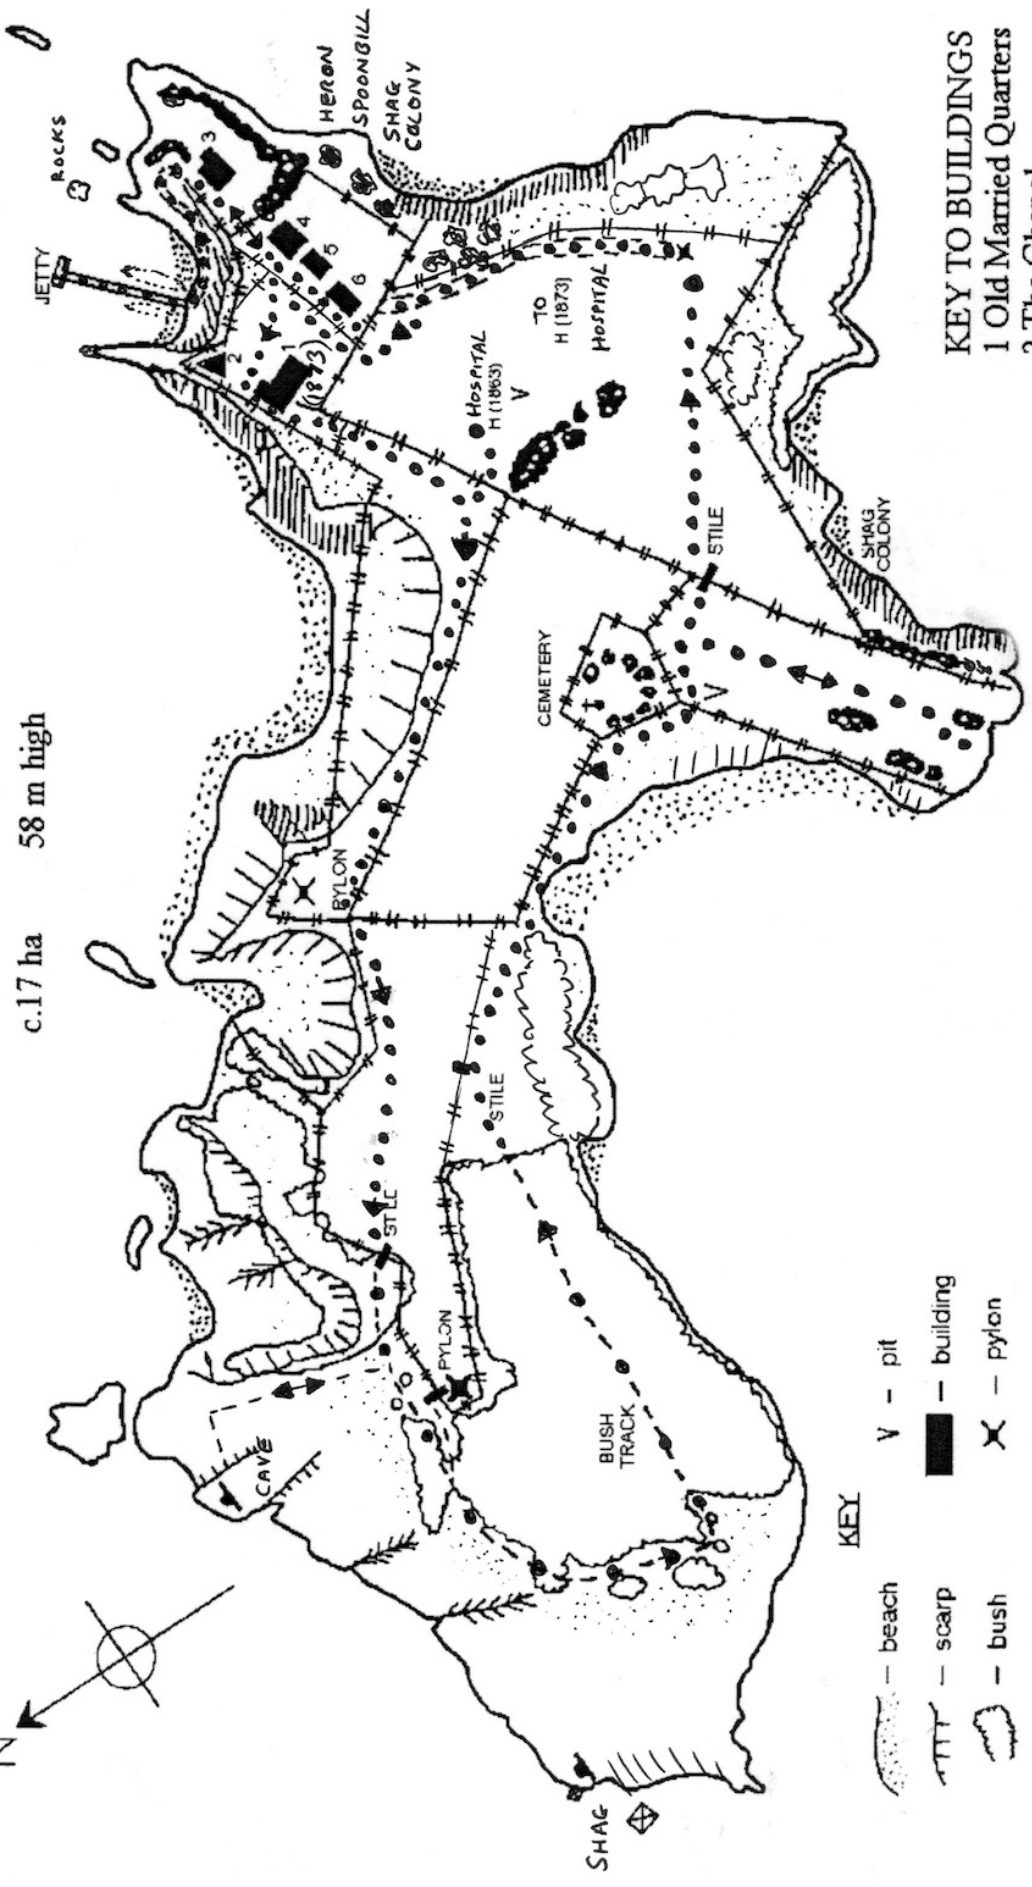

QUARANTINE ISLAND / KAMAU TAURUA

c.17 ha 58 m high

KEY

- beach
- scarp
- bush
- scrub
- planted trees
- fences
- hospital sites
- V - pit
- building
- X - pylon
- cove
- track
- stile
- harbour beacon

- ### KEY TO BUILDINGS
- 1 Old Married Quarters
 - 2 The Chapel
 - 3 The Lodge
 - 4 Residents Cottage
 - 5 Tool Shed
 - 6 Woolshed